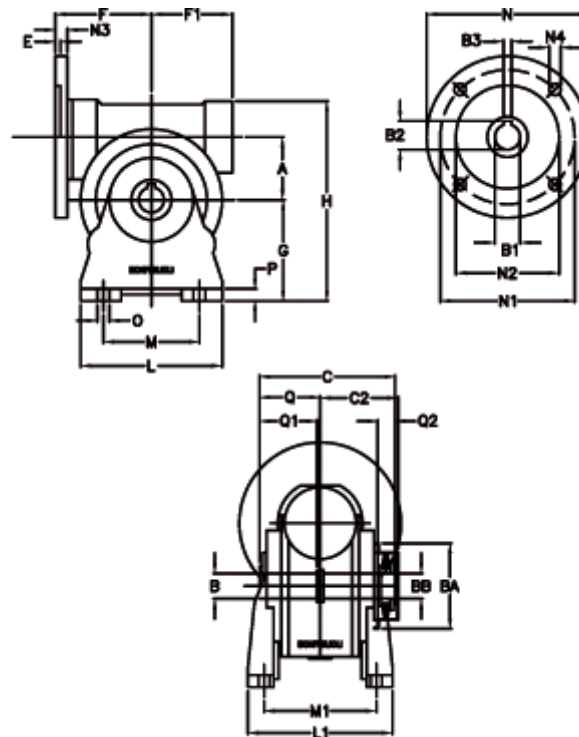

Article number: 390204901422736

Description: Worm Gear with Torque Limiter
VF 49-L2-A-14 P71B5

Measures

a = 49.50	C2 = 63,5	L1 = 124.0	O = 8.5
B = 25	Description = VF 49A-xx-71B5	m = 63	P = 12
B1 E7 = 14	E = 3.0	M1 = 98.5	Q = 51.0
B2 = 16.3	F = 70	N = 160	Q1 = 41
B3 H9 = 5	F1 = 63	N1 = 130	Q2 = 15
BA = 63	g = 82	N2 = 110	
BB H7 = 14	H = 162	N3 = 10.5	
C = 105	L = 110	N4 = 9,5	